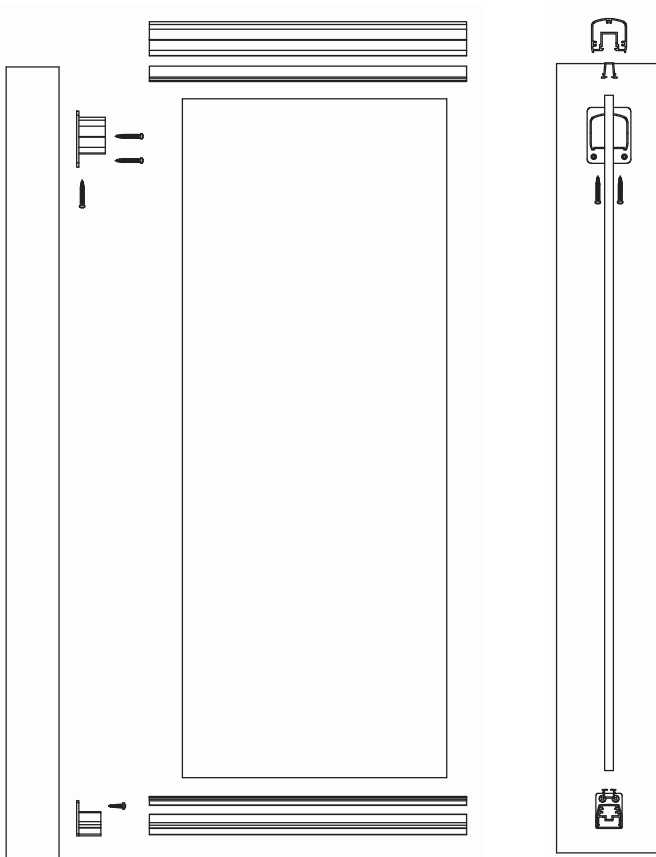

Wall Mount with Non-Continuous Top Rail Detail - Component Glass

SEE FASTENER SHEET
FOR FASTENER LISTINGS

BILL OF MATERIALS

1. Top Rail (Square or Round)
2. Top Glass Insert
3. Tempered Glass (6mm / 1/4")
4. Bottom Glass Insert
5. Component Bottom Rail
6. Top Wall Mount
7. (a) Receiver Clip OR (b) Bottom Wall Mount