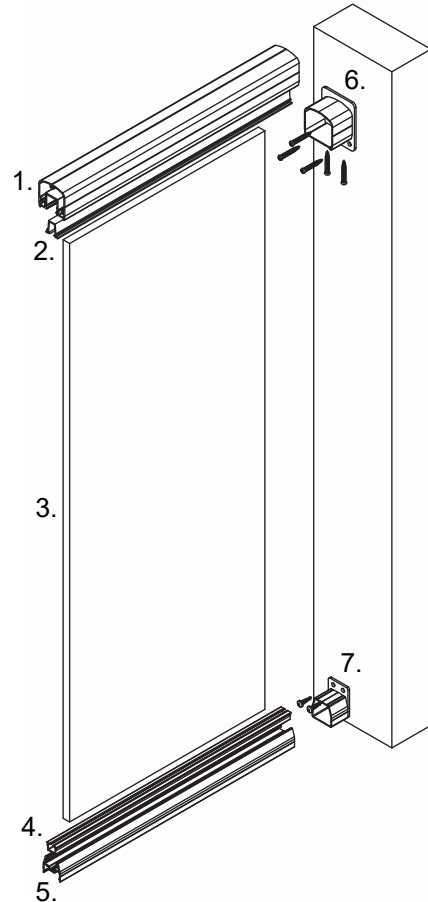

Wall Mount with Non-Continuous Top Rail Detail - Component Glass

SEE FASTENER SHEET
FOR FASTENER LISTINGS

BILL OF MATERIALS

1. Top Rail (Square or Round)
2. Top Glass Insert
3. Tempered Glass (6mm / 1/4")
4. Bottom Glass Insert
5. Component Bottom Rail
6. Top Wall Mount
7. (a) Receiver Clip OR (b) Bottom Wall Mount