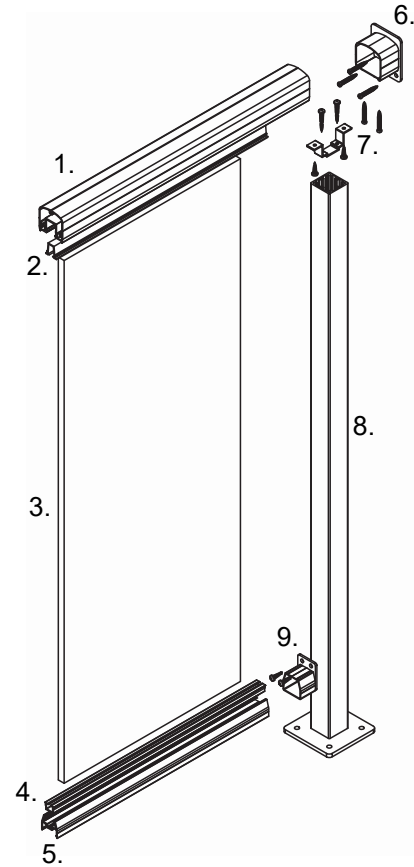

## End Post with Continuous Top Rail and Top Wall Mount Detail - Component Glass

SEE FASTENER SHEET  
FOR FASTENER LISTINGS

### BILL OF MATERIALS

1. Top Rail (Square or Round)
2. Top Glass Insert
3. Tempered Glass (6mm / 1/4")
4. Bottom Glass Insert
5. Component Bottom Rail
6. Top Wall Mount
7. Component Post Mount
8. Post (2" or Less)
9. Receiver Clip OR Bottom Wall Mount