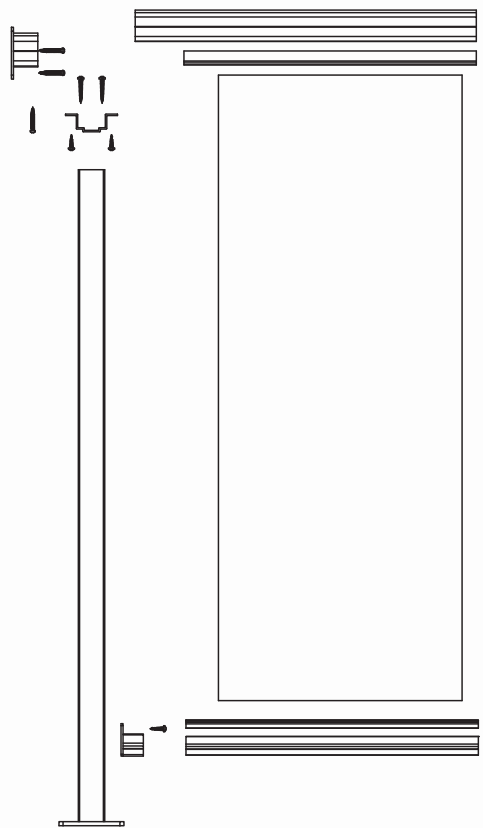

## End Post with Continuous Top Rail and Top Wall Mount Detail - Component Glass

SEE FASTENER SHEET  
FOR FASTENER LISTINGS

### BILL OF MATERIALS

1. Top Rail (Square or Round)
2. Top Glass Insert
3. Tempered Glass (6mm / 1/4")
4. Bottom Glass Insert
5. Component Bottom Rail
6. Top Wall Mount
7. Component Post Mount
8. Post (2" or Less)
9. Receiver Clip OR Bottom Wall Mount