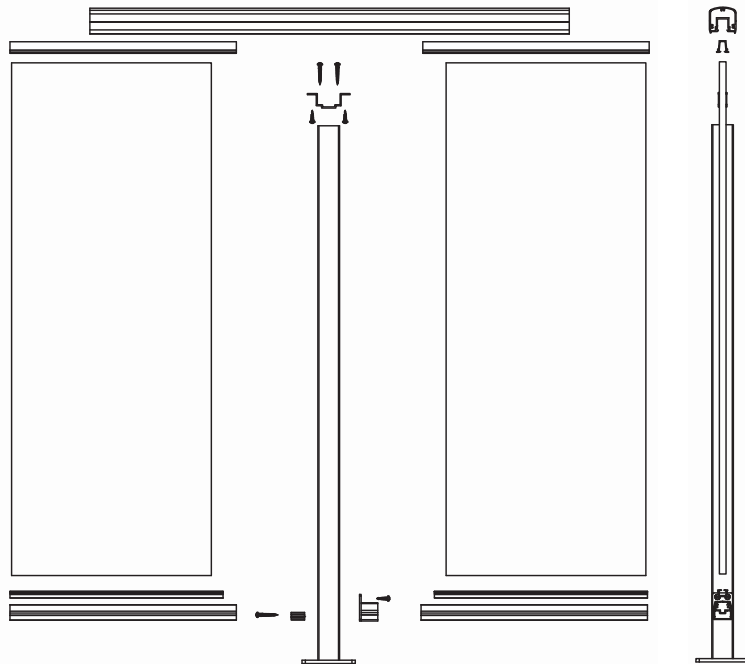

Inline Post with Continuous Top Rail Detail - Component Glass

SEE FASTENER SHEET
FOR FASTENER LISTINGS

BILL OF MATERIALS

1. Top Rail (Square or Round)
2. Top Glass Insert
3. Tempered Glass (6mm / 1/4")
4. Bottom Glass Insert
5. Component Bottom Rail
6. Component Post Mount
7. Post (2" or Less)
8. (a) Receiver Clip OR (b) Bottom Wall Mount