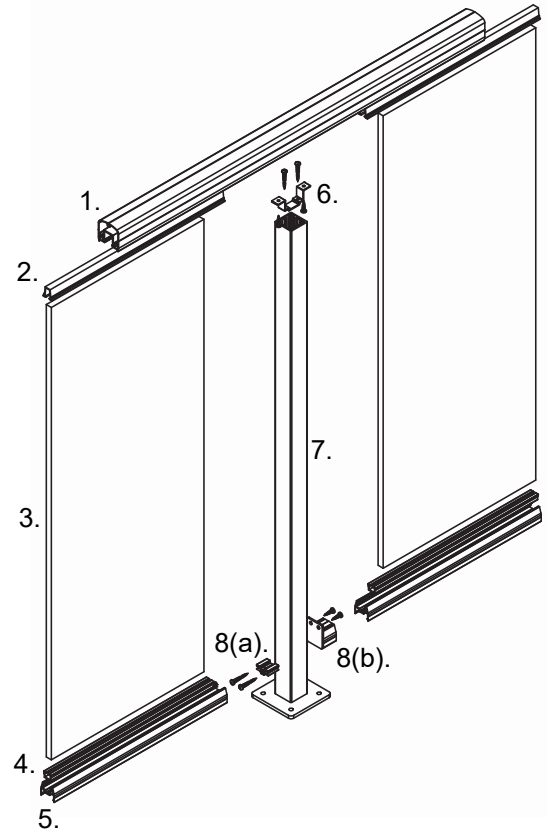

Inline Post with Continuous Top Rail Detail - Component Glass

SEE FASTENER SHEET
FOR FASTENER LISTINGS

BILL OF MATERIALS

1. Top Rail (Square or Round)
2. Top Glass Insert
3. Tempered Glass (6mm / 1/4")
4. Bottom Glass Insert
5. Component Bottom Rail
6. Component Post Mount
7. Post (2" or Less)
8. (a) Receiver Clip OR (b) Bottom Wall Mount