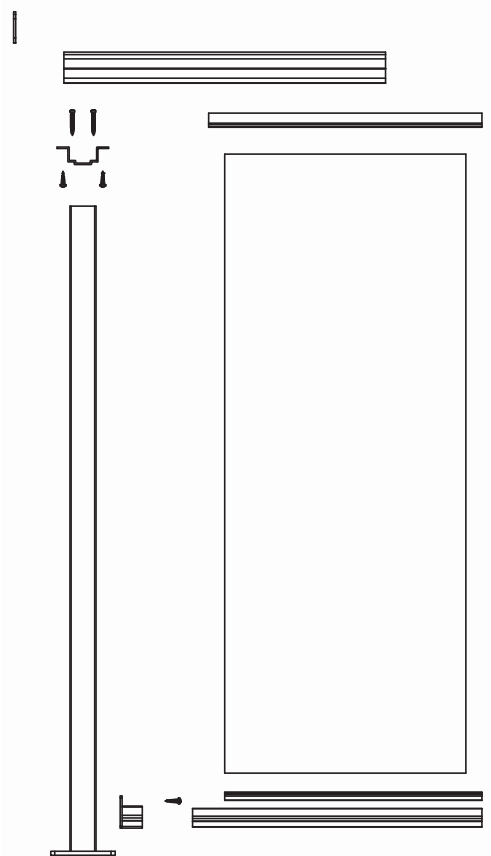

End Post with Continuous Top Rail and End Cap Detail - Component Glass

SEE FASTENER SHEET
FOR FASTENER LISTINGS

BILL OF MATERIALS

1. Top Rail (Square or Round)
2. Top Glass Insert
3. Tempered Glass (6mm / 1/4")
4. Bottom Glass Insert
5. Component Bottom Rail
6. Top Rail End Cap
7. Component Post Mount
8. Post (2" or Less)
9. Receiver Clip OR Bottom Wall Mount