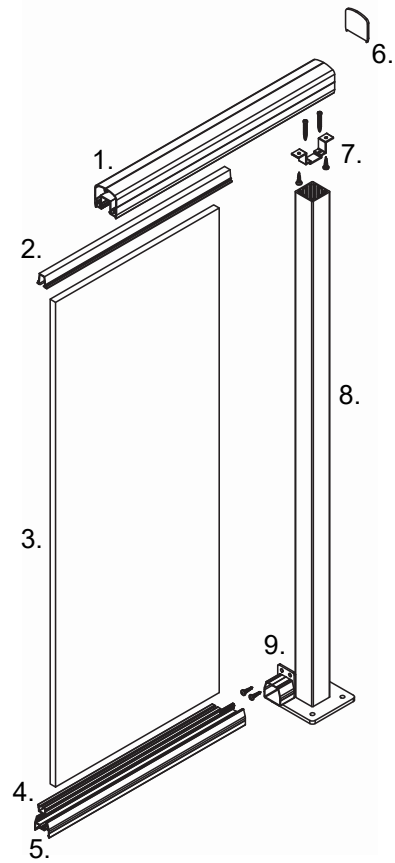

End Post with Continuous Top Rail and End Cap Detail - Component Glass

SEE FASTENER SHEET
FOR FASTENER LISTINGS

BILL OF MATERIALS

1. Top Rail (Square or Round)
2. Top Glass Insert
3. Tempered Glass (6mm / 1/4")
4. Bottom Glass Insert
5. Component Bottom Rail
6. Top Rail End Cap
7. Component Post Mount
8. Post (2" or Less)
9. Receiver Clip OR Bottom Wall Mount