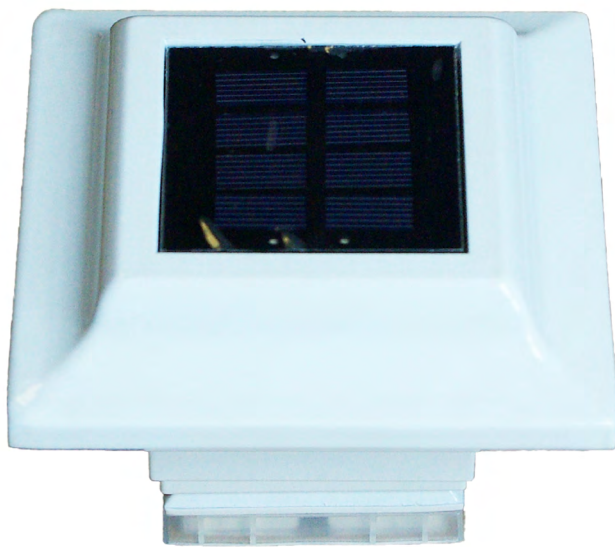

EXCELL SOLAR CAPS

NEW! Solar Caps

Complete your railings with high performance solar powered lighting.

- Two piece, easy to use
- 2 High output LEDs for brilliant white light
- Lights up automatically every night up to 10 hours
- Automatic off switch
- Compatible with 3 different post sizes: 2x2, 2.25x2.25 and 2.5x2.5 posts
- Available in black or white

Enjoy automatic lighting for your outdoor living spaces in a contemporary design with Excell Solar Caps.

For a complete product list and pricing, contact Excell Railing Systems at

 1-800-338-3568 | susan@excellrailing.com