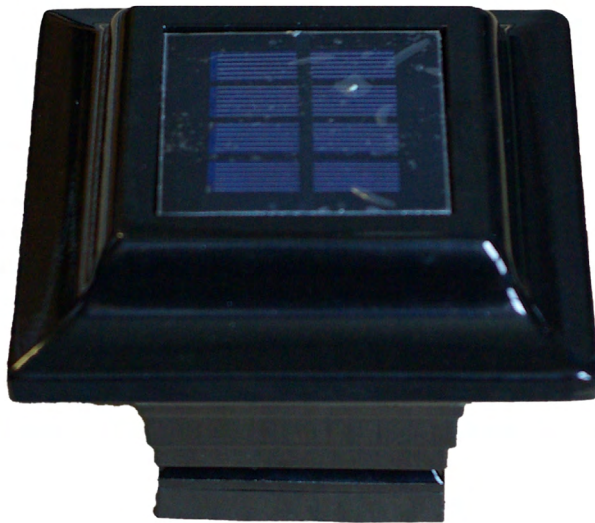

EXCELL SOLAR CAPS

NEW! Solar Caps

Complete your railings with high performance solar powered lighting.

- Two piece, easy to use
- 2 High output LEDs for brilliant white light
- Lights up automatically every night up to 10 hours
- Automatic off switch
- Compatible with 3 different post sizes: 2x2, 2.25x2.25 and 2.5x2.5 posts
- Available in black or white