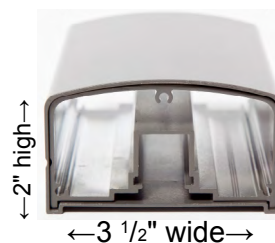

Suitable for both picket and glass systems, allowing you to combine systems, yet still provide a consistent look throughout.

For The Home Owner

Low-maintenance, durable top rail for plenty of design flexibility with a beefier look.

EXCELL
RAILING SYSTEMS LTD.

PORT ROYAL TOP RAIL

One Top Rail... Virtually Any Post Size.

- Continuous Top Rail look while using up to a 3" square post.
- Beefier look than the average aluminum top rail.
- Made with durable, weather resistant aluminum.
- Available in 12 standard colors and up to 180+ custom colors.
- Suitable for both picket and glass systems.