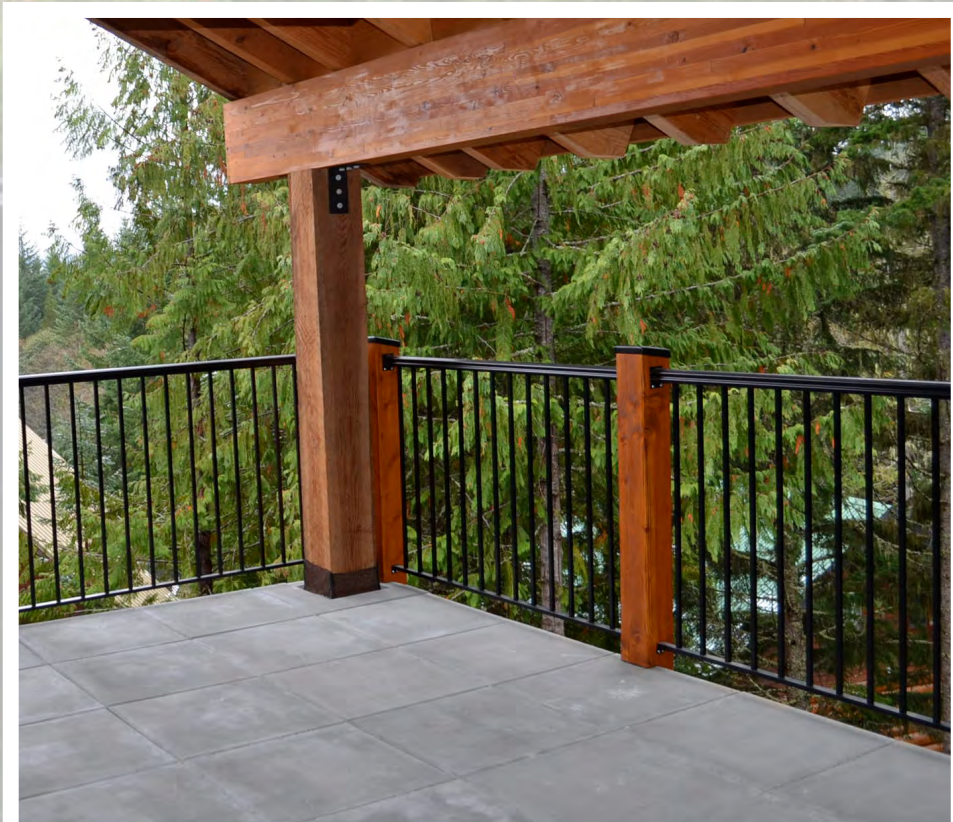

# HERITAGE TOP RAIL

# HERITAGE TOP RAIL

**A stylish one-piece  
Colonial inspired  
top rail**

The classic look of wrought iron  
with the low-maintenance  
durability of aluminum

### **For The Builder**

The strength and durability of  
aluminum makes this top  
rail ADA compliant for  
handrail purposes.