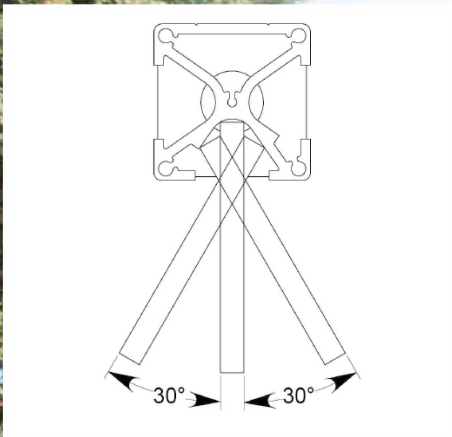

Complete design flexibility allows a single post to function as either an in-line, corner or end post with multiple angles, heights, and in-fills.

For The Home Owner

A luxury deck railing system to maximize views, provide wind protection or privacy...all with the ability to accommodate custom design needs beyond the traditional deck.

EXCELL
RAILING SYSTEMS LTD.

TOPLESS GLASS

PUP Post - The Next Generation of Glass Railings

- **Choose Your Post Position:**
A revolutionary multi-functional post enables a single post to function as an in-line, corner or end post.
- **Choose Your Angle:**
Multi-function insert component allows up to a 30° angle variance on each side, adjustable to the shape of virtually any space. Need to “bend” your glass around a corner? No problem!
- **Choose Your Mounting Style:**
Traditional surface mount or fascia mount, for the best match to your decking system or local code requirements.
- **Choose Your Glass Style:**
The tempered glass panels can be clear for view-through railings, frosted for privacy, or any combination of both.
- **Choose a Privacy Option:**
Accepts frosted glass and slotted aluminum planks like Knotwood™.
- **Choose Your Height:**
Whether you want your glass at post height, or extended height to provide a wind or privacy screen; PUP Post allows you to adjust the position of where the glass sits.
- **Choose Your Look:**
If you prefer the look of a continuous top rail over a topless glass system, you have the option of adding the XLPR Top Rail.