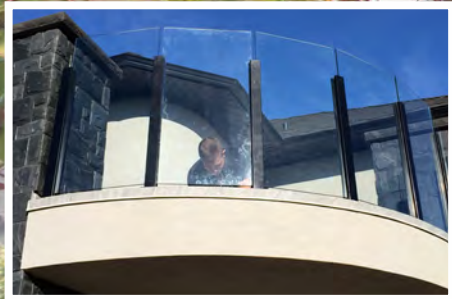

TOPLESS GLASS

TOPLESS GLASS SYSTEM

PUP Post - A single, multifunctional post... nearly LIMITLESS options!

A top of the line railing solution offering luxurious style with exceptional versatility.

For The Builder

Complete design flexibility allows a single post to function as either an in-line, corner or end post with multiple angles, heights, and in-fills.

For The Home Owner

A luxury deck railing system to maximize views, provide wind protection or privacy...all with the ability to accommodate custom design needs beyond the traditional deck.

EXCELL
RAILING SYSTEMS LTD.

TOPLESS GLASS

PUP Post - The Next Generation of Glass Railings

- **Choose Your Post Position:**
A revolutionary multi-functional post enables a single post to function as an in-line, corner or end post.
- **Choose Your Angle:**
Multi-function insert component allows up to a 30° angle variance on each side, adjustable to the shape of virtually any space. Need to “bend” your glass around a corner? No problem!
- **Choose Your Mounting Style:**
Traditional surface mount or fascia mount, for the best match to your decking system or local code requirements.
- **Choose Your Glass Style:**
The tempered glass panels can be clear for view-through railings, frosted for privacy, or any combination of both.
- **Choose a Privacy Option:**
Accepts frosted glass and slotted aluminum planks like Knotwood™.
- **Choose Your Height:**
Whether you want your glass at post height, or extended height to provide a wind or privacy screen; PUP Post allows you to adjust the position of where the glass sits.
- **Choose Your Look:**
If you prefer the look of a continuous top rail over a topless glass system, you have the option of adding the XLPR Top Rail.