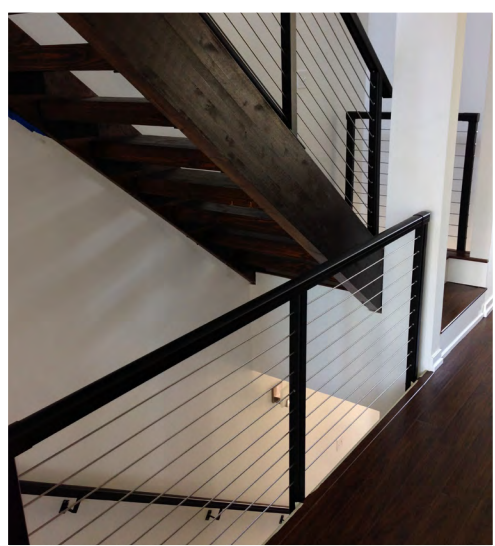

CABLE RAILING SYSTEM

CABLE RAILING

**Contemporary design
for interior or
exterior use**

A low maintenance railing solution with a sleek, clean and modern look.

For The Builder

Quick, simple installation and versatile use for exterior or interior applications for residential or commercial projects.

For The Home Owner

Minimum view obstruction with maximum style and virtually no maintenance - just beautifully defined spaces where airflow is desired.

EXCELL
RAILING SYSTEMS LTD.

CABLE RAILING SYSTEM

A low maintenance railing solution with a sleek, clean and modern look

- Innovative design with cleverly concealed Invisiware® hardware hidden within the posts.
- The system comes together easily at the installation site with pre-cut and pre-drilled components minimizing the assembly time and labor costs.
- Durable 316 stainless steel cable and hardware with a 10 year warranty for excellent resistance to atmospheric conditions.
- Powder coated aluminum top rails and posts that will not peel, flake or blister as it ages - no need for sanding, staining or painting!
- Variety of 3 cable sizes (LEED qualified) and 4 top rail profiles.