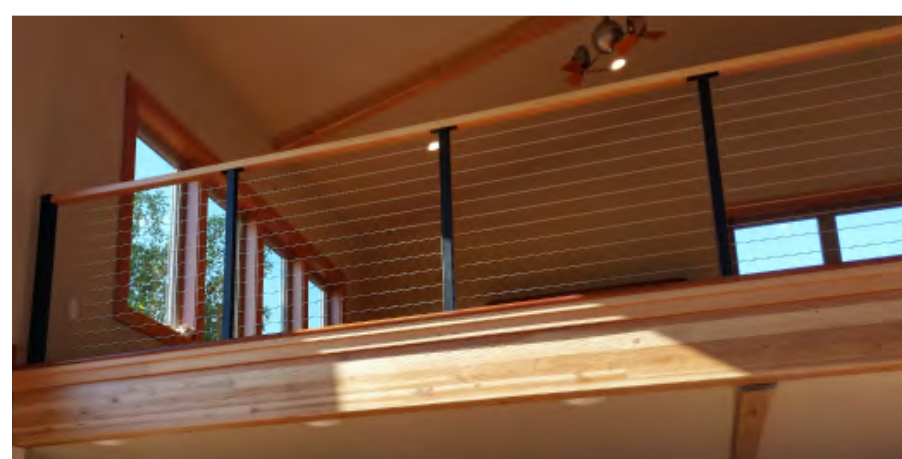

For a complete product list and pricing, contact Excell Railing Systems at

1-800-338-3568 | infoUS@excellrailing.com

1-866-999-7245 | info@excellrailing.com

EXCELL
RAILING SYSTEMS LTD.
excellrailing.com