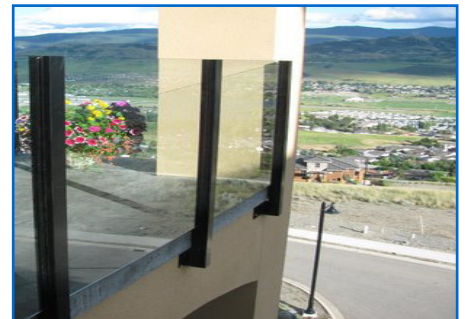

For a complete product list and pricing, contact Excell Railing Systems at 1-866-999-7245 or blairh@excellrailing.com

Manufactured in North America