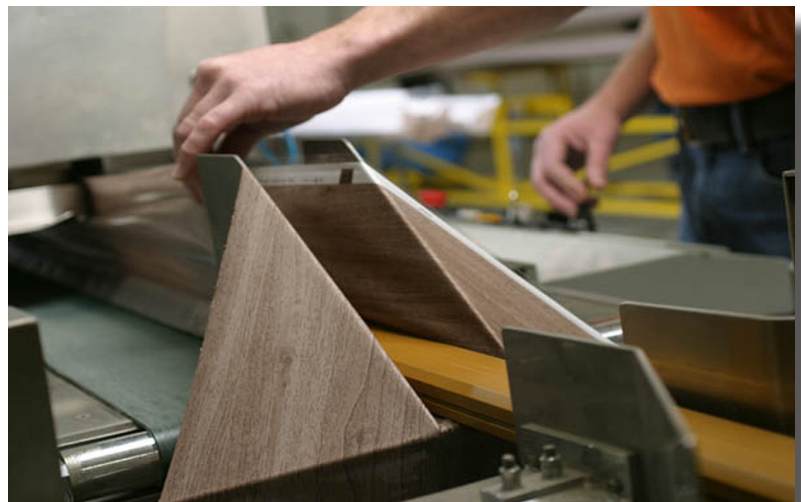

## Premium Wood Grain Finish

**Enjoy The Rich,  
Beautiful Look  
of Real Wood**

**....With the Low  
Maintenance and  
Durability of  
Aluminum!**

Excell Railing Systems is proud to announce that we are now offering a wide variety of authentic looking wood finishes on lineal materials, such as Top Rail, Bottom Rail and Post material.

***Available in 22 different wood grains, this product is AAMA 2604/2605 certified.***

***Incorporating a wood finish adds an elegance and sophistication to the interior or exterior of any home.***

The natural wood grain looks so realistic that it is regularly mistaken for the real thing but has the added advantages of an aluminum railing system. No more concerns about wood rotting, fading or the constant upkeep of re-staining or re-painting. This product is durable, UV Resistant and virtually maintenance free.

As an added benefit, using this product rather than real wood contributes to the conservation of our forests making this a truly 'GREEN' product.

*At the factory, sublimation film is applied to the powder coated product to provide the wood grain appearance.*